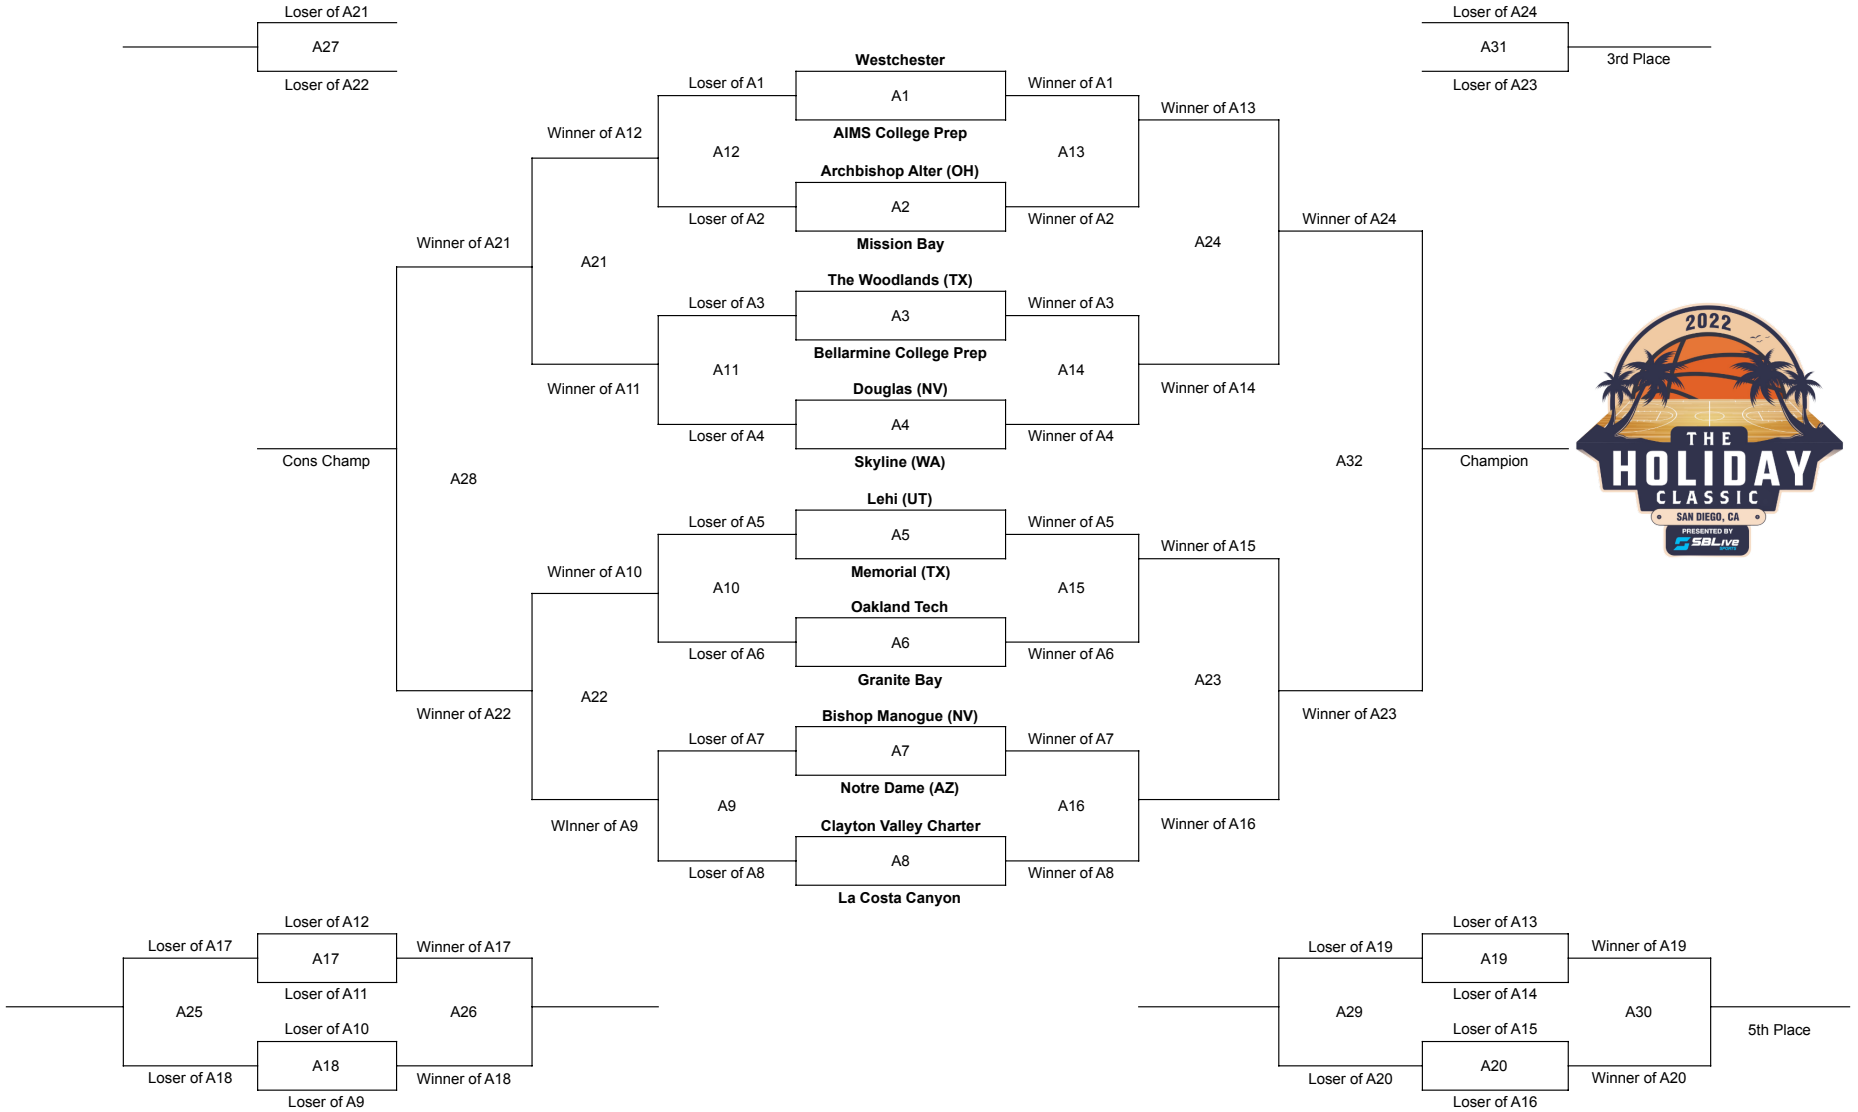

# American Division -- Hosted at St. Augustine High School

### **Tuesday December 27 Day # 1**

The first team listed is the designated home team and they will wear light jerseys.

<u>Game #</u>	<u>Time</u>	<u>Game</u>
A2	9:30	ARCHBISHOP ALTER (OH) VS. MISSION BAY
A5	11:05	LEHI (UT) VS. MEMORIAL (TX)
A4	12:40	DOUGLAS (NV) VS. SKYLINE (WA)
A1	2:15	WESTCHESTER VS. AIMS COLLEGE PREP
A6	3:50	OAKLAND TECH VS. GRANITE BAY
A7	5:25	BISHOP MANOGUE (NV) VS. NOTRE DAME (AZ)
N8	7:00	ST. AUGUSTINE VS. CENTENNIAL (AZ)
A3	8:35	THE WOODLANDS (TX) VS. BELLARMINE COLLEGE PREP