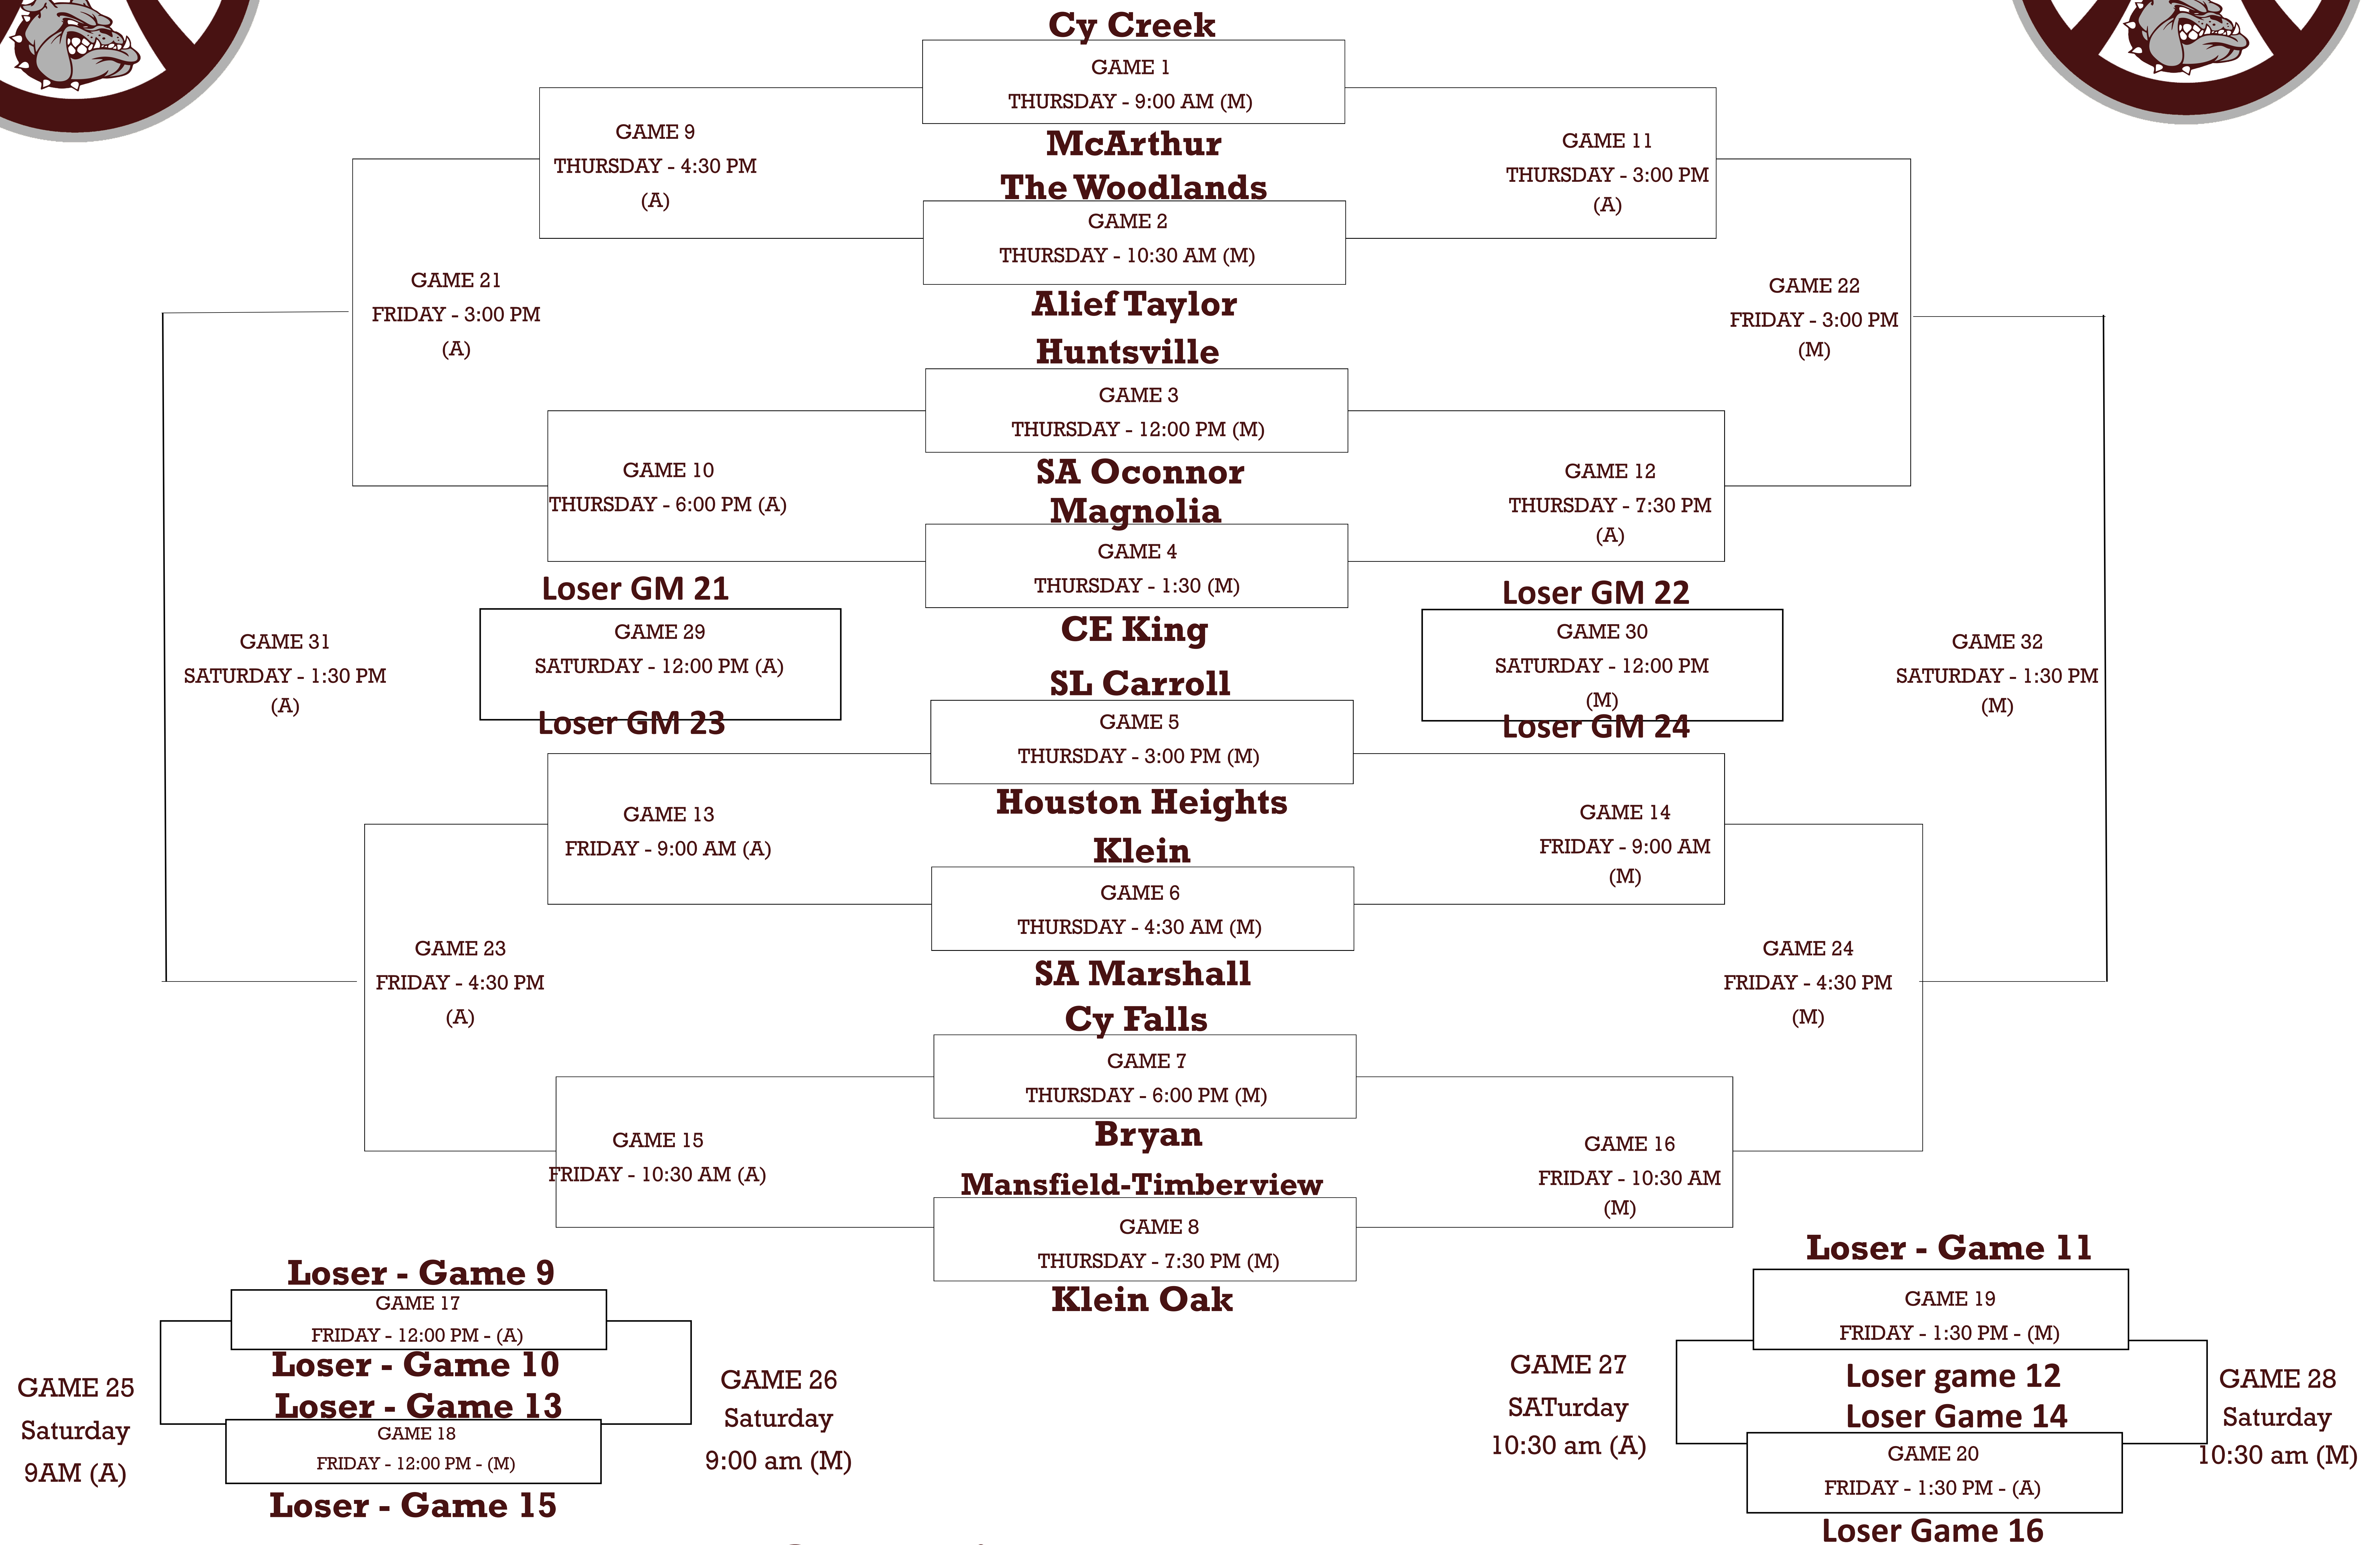

# 17th Annual Doghouse Invitational

**Team on TOP — is Home and Wears WHITE**