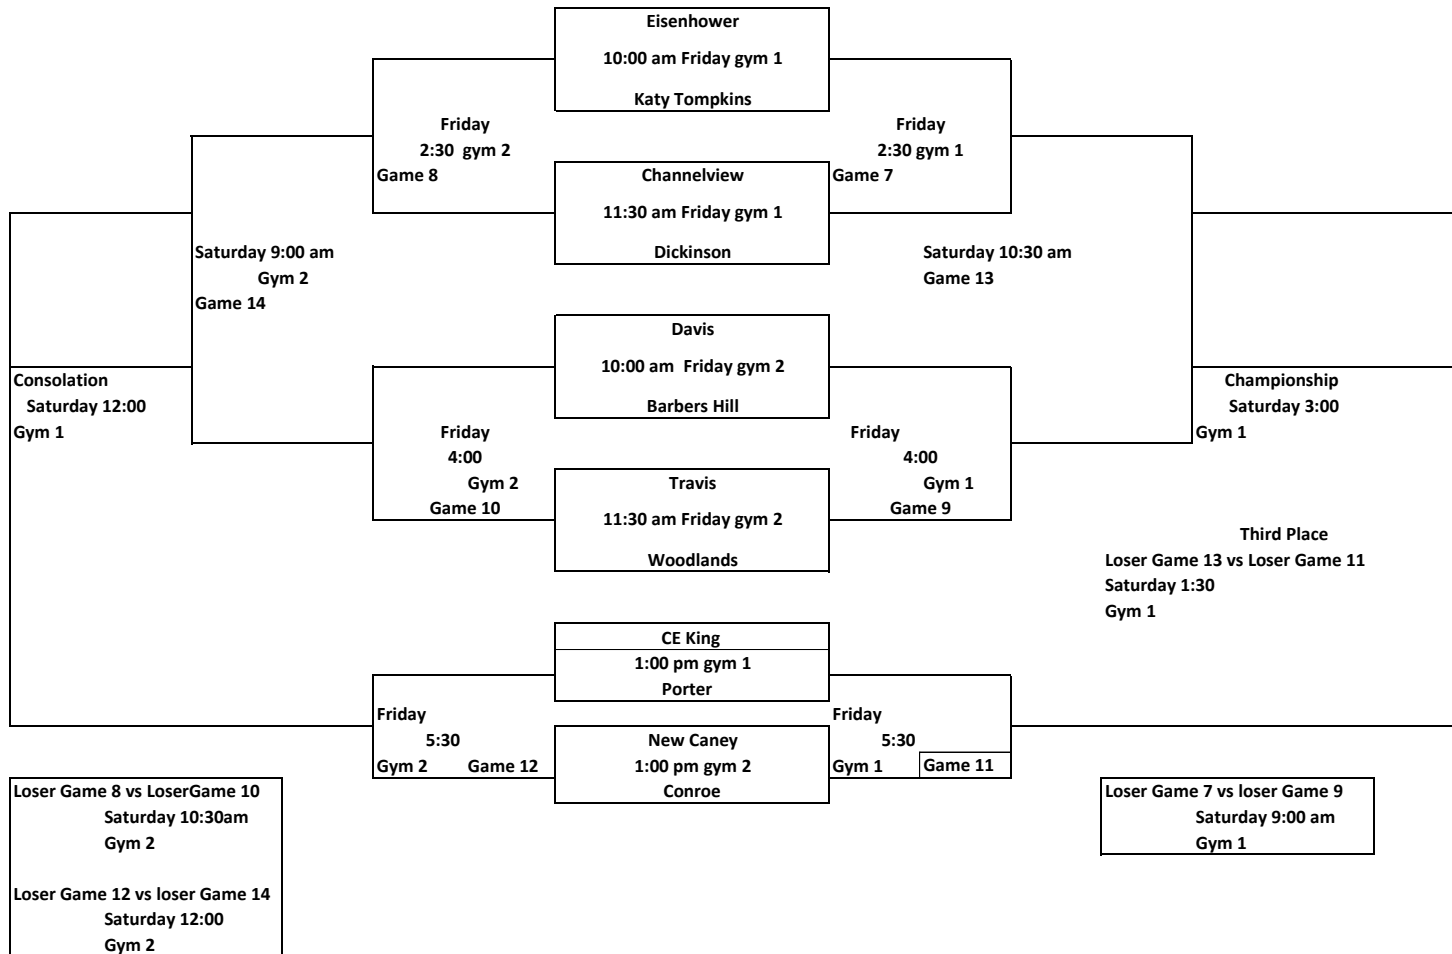

C. E. King Freshman Basketball Invitational Tournament

November 30-December 1

Top team (light or white)
 Bottom team (dark)
 Gym 1 main campus
 Gym 2 middle school campus